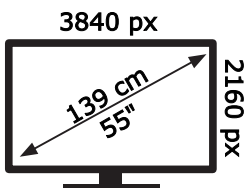

ENERG

DAEWOO

D55DM54UAMSX

64 kWh/1000h

ABCDEF **G**

123 kWh/1000h

50699019

2019/2013