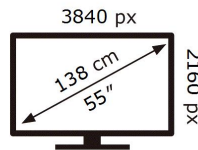

ENERGY

SAMSUNG

GU55AU7179U

101 kWh/1000h

ABCDEF **G**

130 kWh/1000h

2019/2013