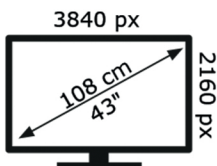

# ENERG

JVC

LT-43VUQ3455

**51** kWh/1000h

ABCDEF **G**

**81** kWh/1000h

50699080

2019/2013