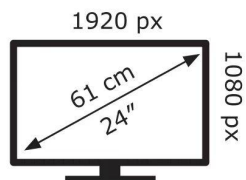

ENERG ⚡

Z Z-Edge

U24I

12 kWh/1000h

ABCDEF**G**

21 kWh/1000h

2019/2013