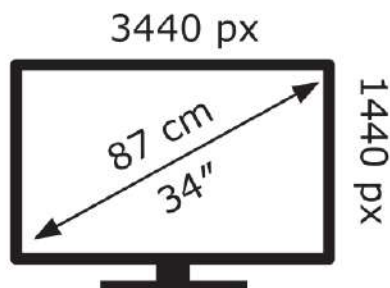

ENERG

AG Neovo

DW3401

31 kWh/1000h

ABCDEF**G**

62 kWh/1000h

2019/2013