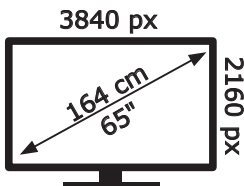

# ENERG

Cecotec

03628

**85** kWh/1000h

ABCDEF **G**

**195** kWh/1000h

50679755

2019/2013