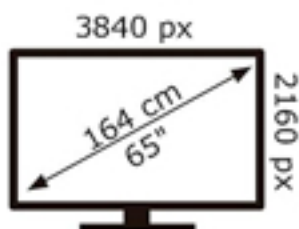

ENERG

DAEWOO

D65DM54UAMS

85 kWh/1000h

ABCDEF **G**

195 kWh/1000h

2019/2013

50689105