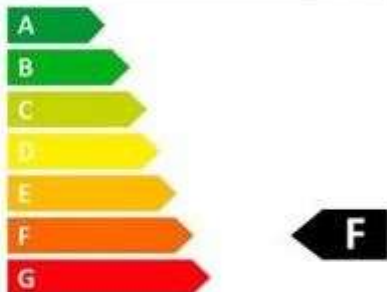

ENERGY

wonder

WL7200FD

87 kWh / 100

7,0 kg

3:28

45 L

A B C D E F G