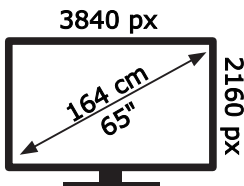

ENERG

TOSHIBA

65QV2363DAW

85 kWh/1000h

ABCDEF **G**

145 kWh/1000h

50690771

2019/2013