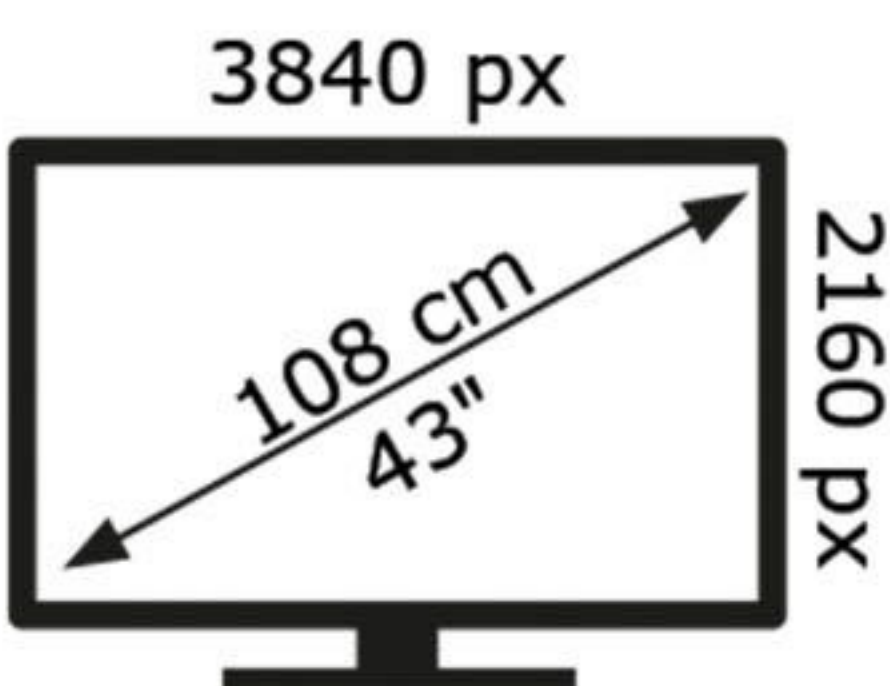

ENERGY

JVC

LT-43VA3355

51 kWh/1000h

ABCDEF **G**

92 kWh/1000h

50678500

2019/2013