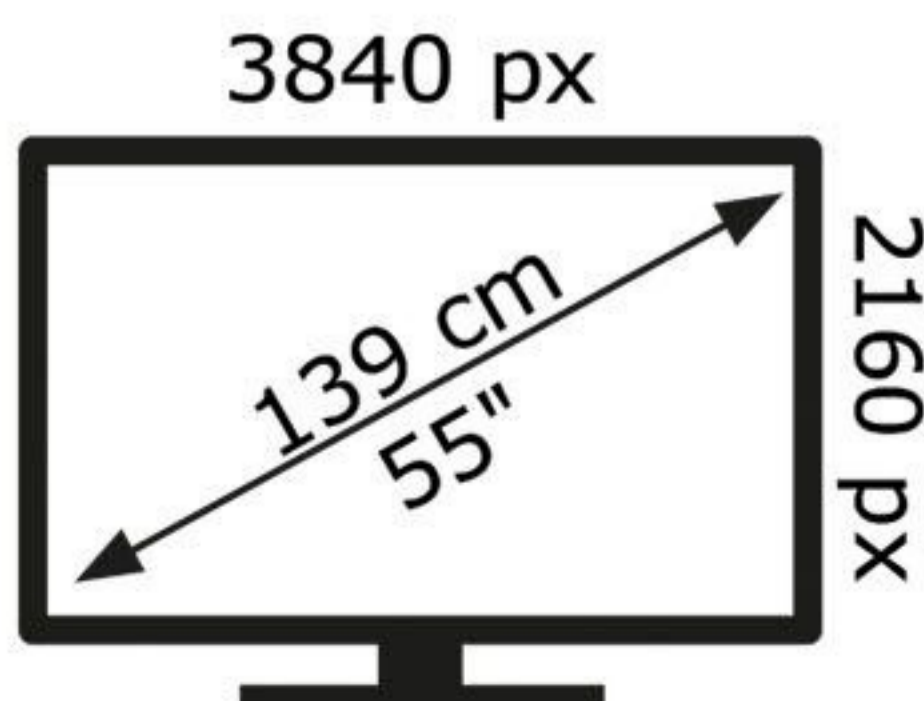

# ENERGY

**JVC**

LT-55VU8156

**77** kWh/1000h

ABCDEF **G**

**123** kWh/1000h

50661861

2019/2013