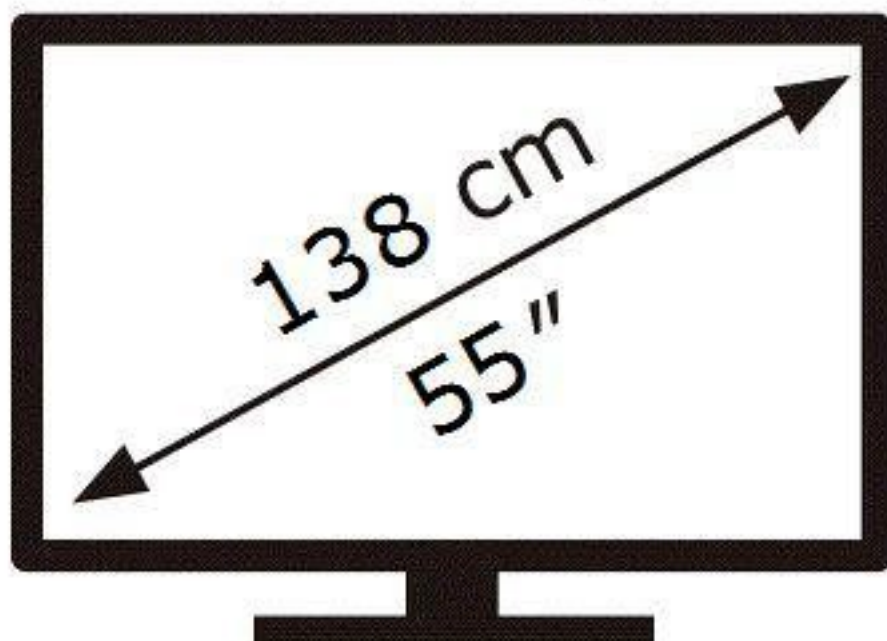

ENERGY

SAMSUNG

GQ55QN85CAT

77 kWh/1000h

ABCDEF **G**

155 kWh/1000h

3840 px

2160 px