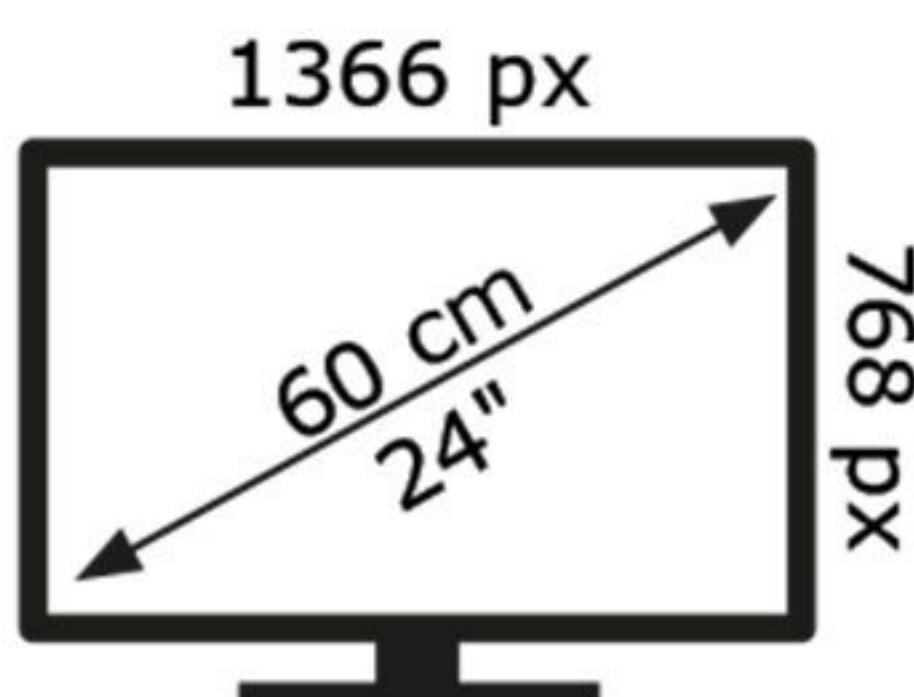

ENERGY

TOSHIBA

24WK3C63DAY/2

16 kWh/1000h

ABCDEF **G**

28 kWh/1000h

2019/2013

50668696