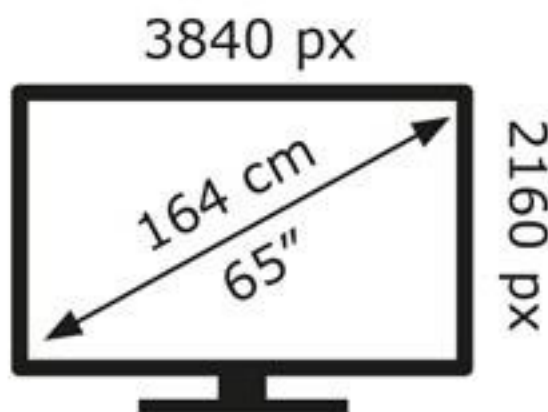

# ENERG

**GRUNDIG**

65 GUB 8250 DDG000

**111** kWh/1000h

ABCDEF**G**

**145** kWh/1000h

2019/2013