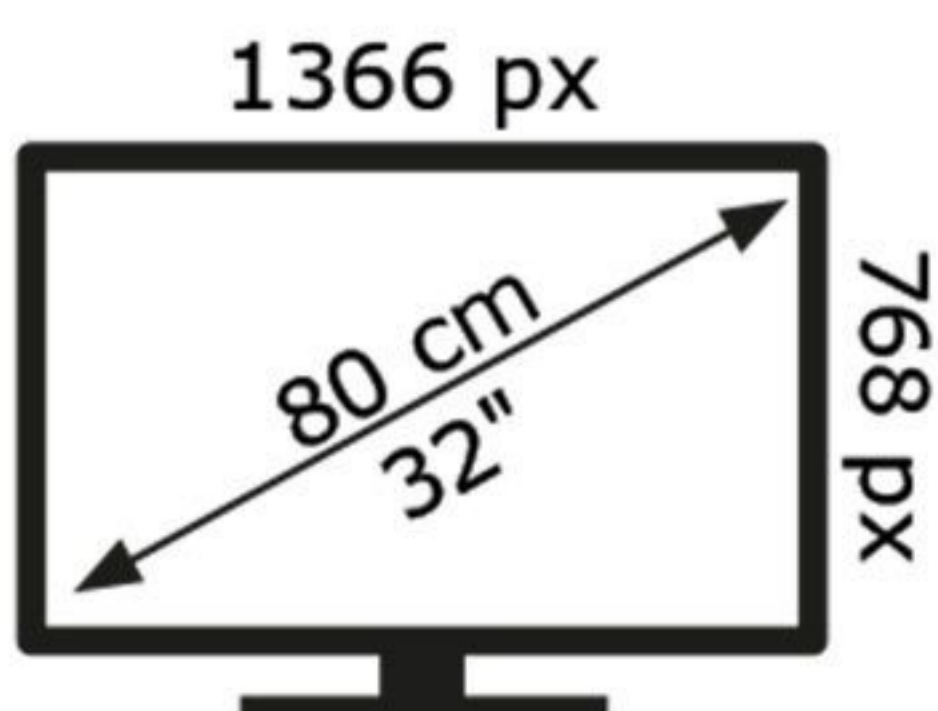

# ENERG

**TELEFUNKEN**

XH32AN660S

**26** kWh/1000h

ABCDEF **G**

**45** kWh/1000h

50670376