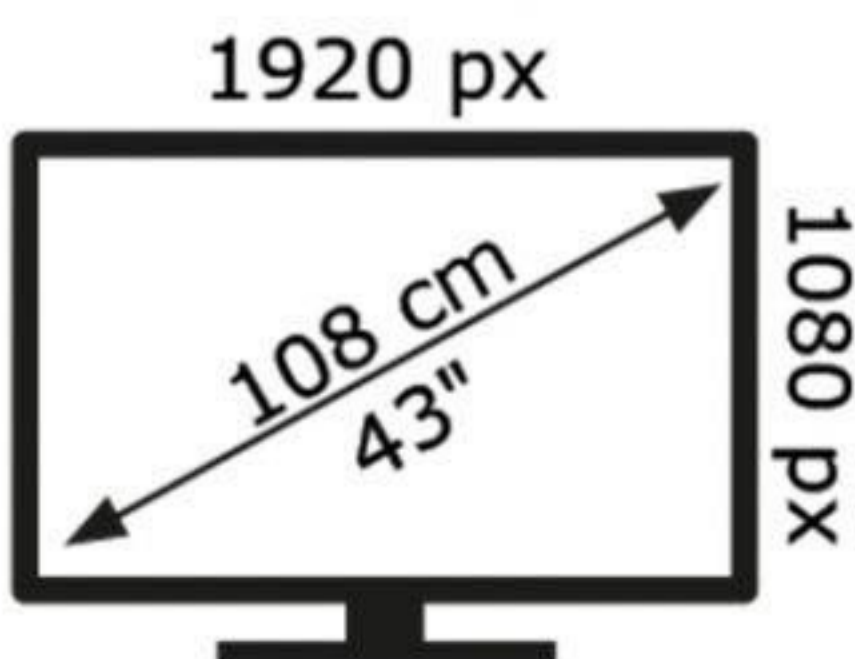

ENERGY

JVC

LT-43VF5155W

42 kWh/1000h

ABCDEF **G**

60 kWh/1000h

50670236

2019/2013