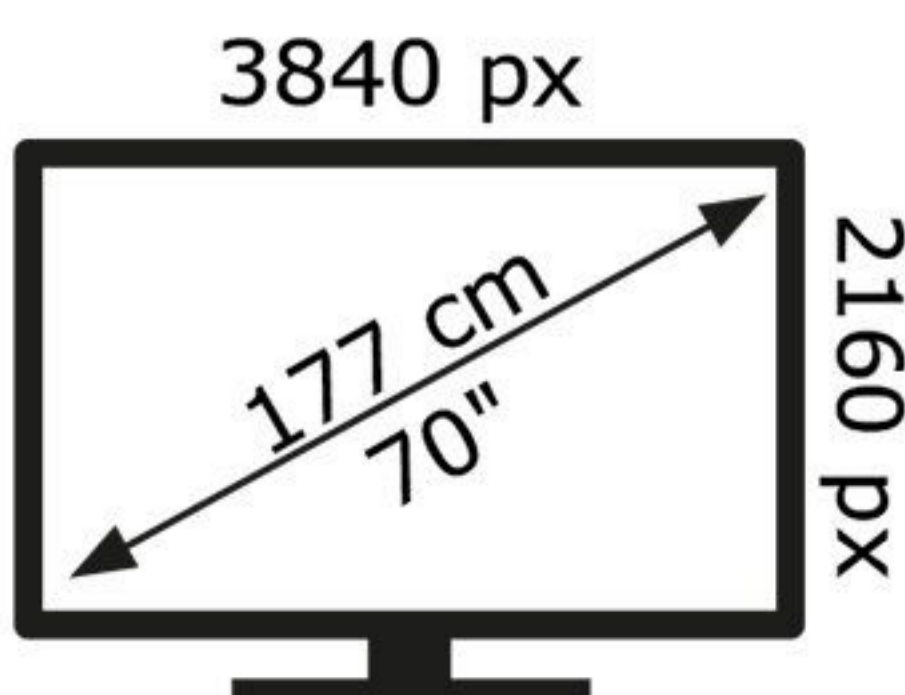

ENERG

TELEFUNKEN

XU70AN660S

114 kWh/1000h

ABCDEF **G**

194 kWh/1000h

2019/2013

50671854