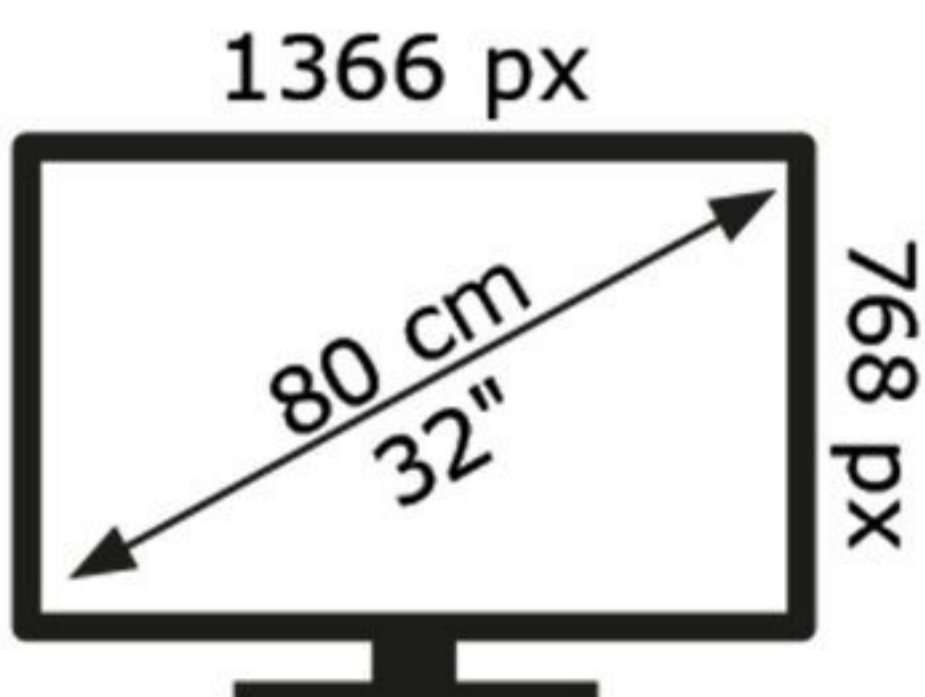

ENERGY

TECHWOOD

H32TS550S

26 kWh/1000h

ABCDEF **G**

45 kWh/1000h

50670278