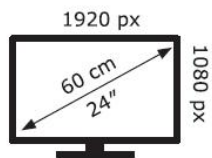

KTC

H24T09P

17 kWh/1000h

ABCDEF**G**

29 kWh/1000h

2019/2013