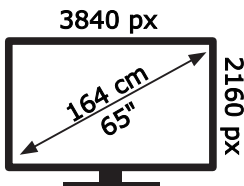

ENERG

TELEFUNKEN

XU65GA660S

85 kWh/1000h

ABCDEF **G**

145 kWh/1000h

50684822

2019/2013