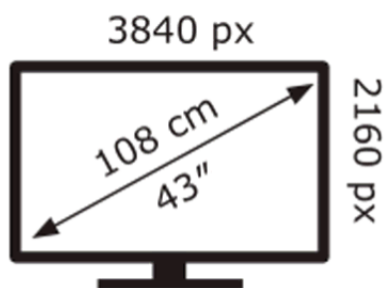

# ENERG

LG Electronics

43UR81006LJ

**54** kWh/1000h

ABCDEF**G**

**83** kWh/1000h

2019/2013