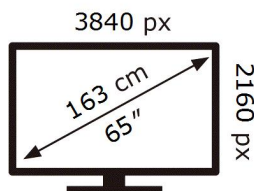

ENERG ⚡

SAMSUNG

GQ65LS01BHU

101 kWh/1000h

ABCDEF **G**

190 kWh/1000h

2019/2013