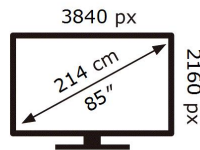

ENERGY

SAMSUNG

GQ85Q70AAT

141 kWh/1000h

ABCDEF **G**

299 kWh/1000h

2019/2013