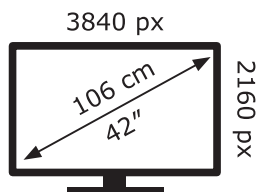

**ENERG** ⚡

**LG Electronics**

OLED42C27LA

**52** kWh/1000h

ABCDEF**G**

**HDR**

**94** kWh/1000h

2019/2013