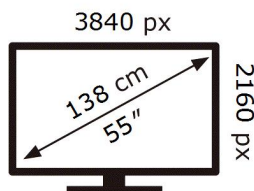

ENERG 

SAMSUNG

GQ55S95BAT

109 kWh/1000h

ABCDEF **G**

200 kWh/1000h

2019/2013