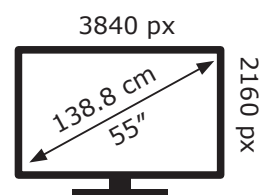

ENERG ⚡

Xiaomi

L55M6-6ESG

115 kWh/1000h

ABCDEF**G**

HDR

160 kWh/1000h

2019/2013