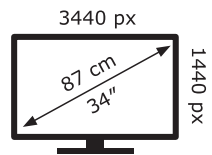

**ENERGY**

LG Electronics

34WQ75C

**32** kWh/1000h

ABCDEF**G**

**HDR**

**51** kWh/1000h

2019/2013