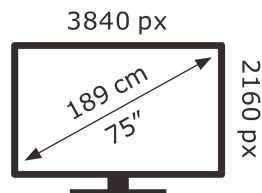

ENERG

SMART  TECH

75UG10V1

125 kWh/1000h

ABCDEF**G**

HDR

166 kWh/1000h

2019/2013