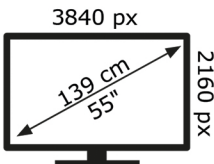

# ENERG

JVC

LT-55VU2256

**77** kWh/1000h

ABCDEF **G**

**123** kWh/1000h

50670212

2019/2013