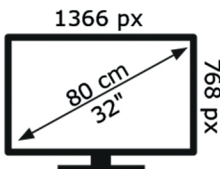

ENERG

TOSHIBA

32WK3C64DAY/2

26 kWh/1000h

ABCDEF **G**

45 kWh/1000h

2019/2013

50668778