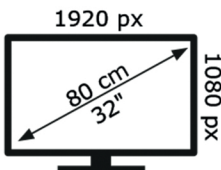

ENERGY

TOSHIBA

32LA2B63DAX/2

26 kWh/1000h

ABCD **E** FG

26 kWh/1000h

50668737

2019/2013