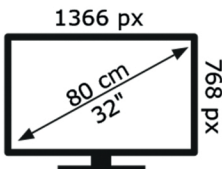

ENERGY

TOSHIBA

32WD3C63DAY/2

26 kWh/1000h

ABCDEF **G**

45 kWh/1000h

2019/2013

50668554