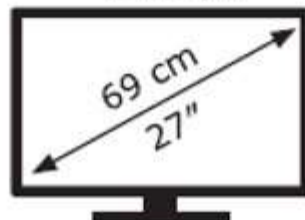

ENERG

ASRock

PG27FF

22 kWh/1000h

ABCDEF**G**

35 kWh/1000h

1920 px

1080 px