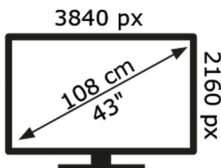

ENERGY

TOSHIBA

43QA7D63DG

51 kWh/1000h

ABCDEF **G**

92 kWh/1000h

50639449

2019/2013