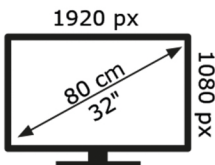

ENERG

JVC

LT-32VF5158

26 kWh/1000h

ABCDEF **G**

45 kWh/1000h

50670214

2019/2013