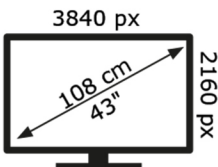

ENERGY

JVC

LT-43VU8156

51 kWh/1000h

ABCDEF **G**

92 kWh/1000h

50661858

2019/2013