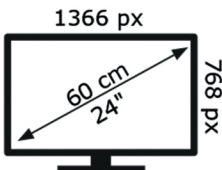

ENERGY

JVC

LT-24VH5156

16 kWh/1000h

ABCDEF **G**

28 kWh/1000h

50660395

2019/2013