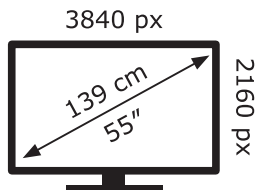

# ENERG

LG Electronics

55QNE7S6QA

**77** kWh/1000h

ABCDEF**G**

**126** kWh/1000h

2019/2013