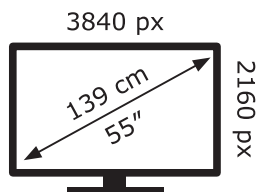

**ENERG** ⚡

**LG Electronics**

55NANO766QA

**84** kWh/1000h

ABCDEF**G**

**122** kWh/1000h

2019/2013