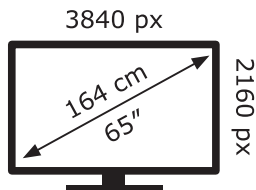

ENERG

LG Electronics

OLED65C22LB

97 kWh/1000h

ABCDEF**G**

193 kWh/1000h

2019/2013