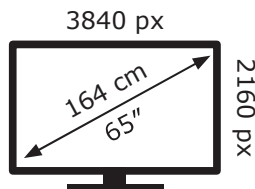

ENERG ⚡

TCL

65C935X1

130 kWh/1000h

ABCDEF**G**

286 kWh/1000h

2019/2013