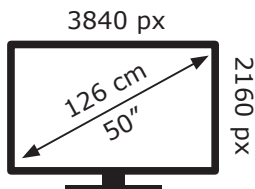

ENERGY

GRUNDIG

50 GGU 7880 B DSY000

65 kWh/1000h

ABCDEF**G**

95 kWh/1000h

2019/2013