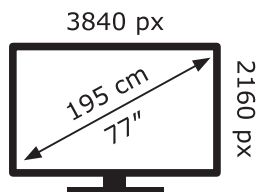

ENERG ⚡

LG Electronics

OLED77G26LA

124 kWh/1000h

ABCDEF**G**

306 kWh/1000h

2019/2013