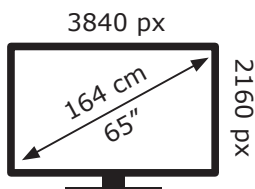

ENERGY

TCL

65C725

107 kWh/1000h

ABCDEF**G**

184 kWh/1000h

2019/2013