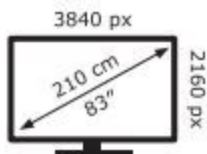

ENERG 

LG Electronics

OLED83C24LA

150 kWh/1000h

ABCDEF**G**

314 kWh/1000h

2019/2013