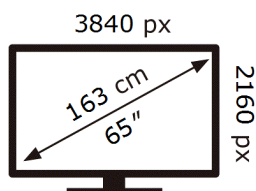

ENERG

SAMSUNG

QE65QN95BAT

122 kWh/1000h

ABCDEF **G**

205 kWh/1000h

2019/2013