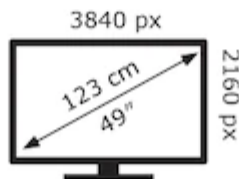

SONY

KD-49XH8577

**105** kWh/1000h

ABCDEF **G**

**136** kWh/1000h

2019/2013