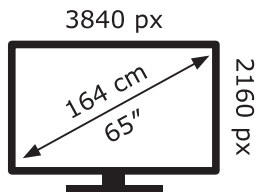

**ENERG** ⚡

**LG Electronics**

65NANO769QA

**111** kWh/1000h

ABCDEF**G**

**158** kWh/1000h

2019/2013