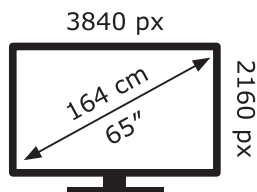

ENERG

LG Electronics

65NANO826QB

95 kWh/1000h

ABCDEF**G**

153 kWh/1000h

2019/2013