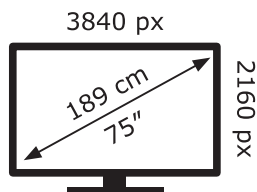

ENERG ⚡

LG Electronics

75QNED869QA

135 kWh/1000h

ABCDEF**G**

207 kWh/1000h

2019/2013